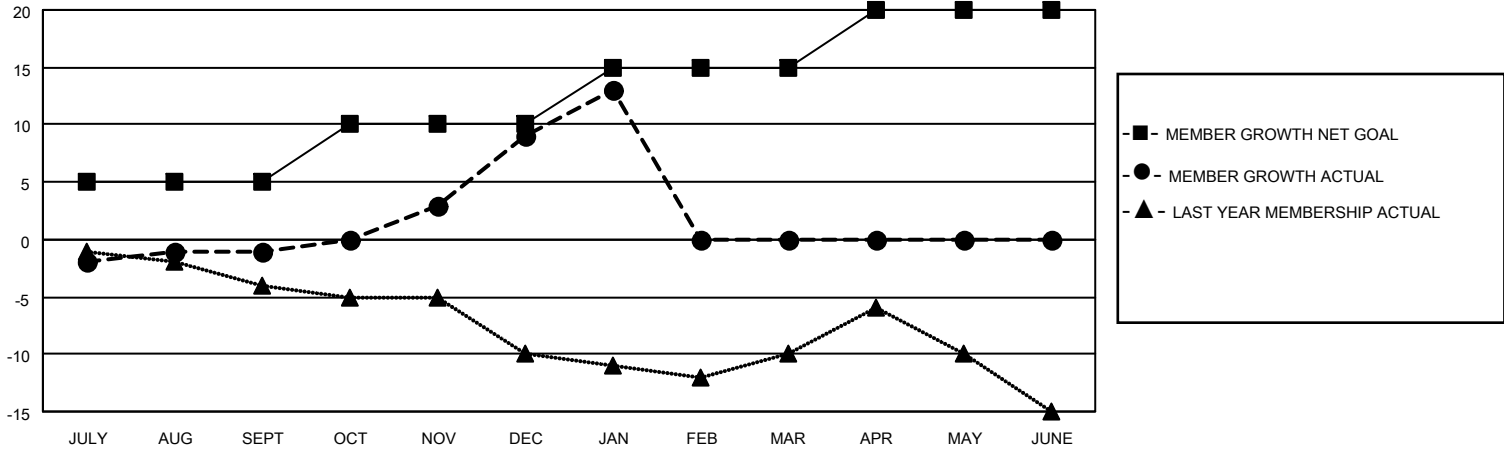

GOALS AND ACTUAL MEMBERS CUMULATIVE

DROPPED CLUBS: 0	7 CLUBS OF 18 ADDED 1 OR MORE NEW MEMBERS	<u>GENDER DISTRIBUTION</u> MALE 88 (52.38%) FEMALE 80 (47.62%) NON BINARY 0 (0.00%) PREFER NOT TO ANSWER 0 (0.00%)
<u>DROPPED MEMBERS</u> <table style="width: 100%; border-collapse: collapse;"> <tr> <td style="width: 80%;">DECEASED</td> <td style="text-align: right;">2</td> </tr> <tr> <td>CLUB CANCELLED</td> <td style="text-align: right;">0</td> </tr> <tr> <td>OTHER</td> <td style="text-align: right;">11</td> </tr> <tr> <td>TOTAL</td> <td style="text-align: right;">13</td> </tr> </table>	CLICK HERE FOR CUMULATIVE MEMBERSHIP DATA	<table style="width: 100%; border-collapse: collapse;"> <tr> <td style="width: 80%;">TOTAL FAMILY UNIT MEMBERS</td> <td style="text-align: right;">21</td> </tr> <tr> <td>FAMILY MEMBERS PAYING HALF DUES</td> <td style="text-align: right;">12</td> </tr> </table>